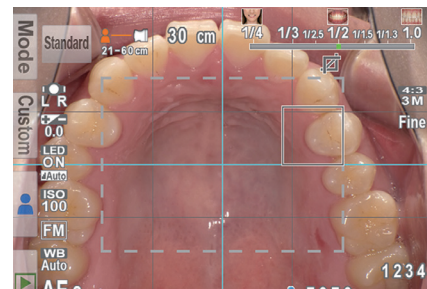

INCREASED PRODUCTION / IMPROVED DOCUMENTATION

Using the **Standard Mode**, patients can be presented with photographic evidence of their oral health conditions, improving treatment acceptance and production. The **Surgery Mode** documents procedures in high resolution without the photographer encroaching on the surgical field.